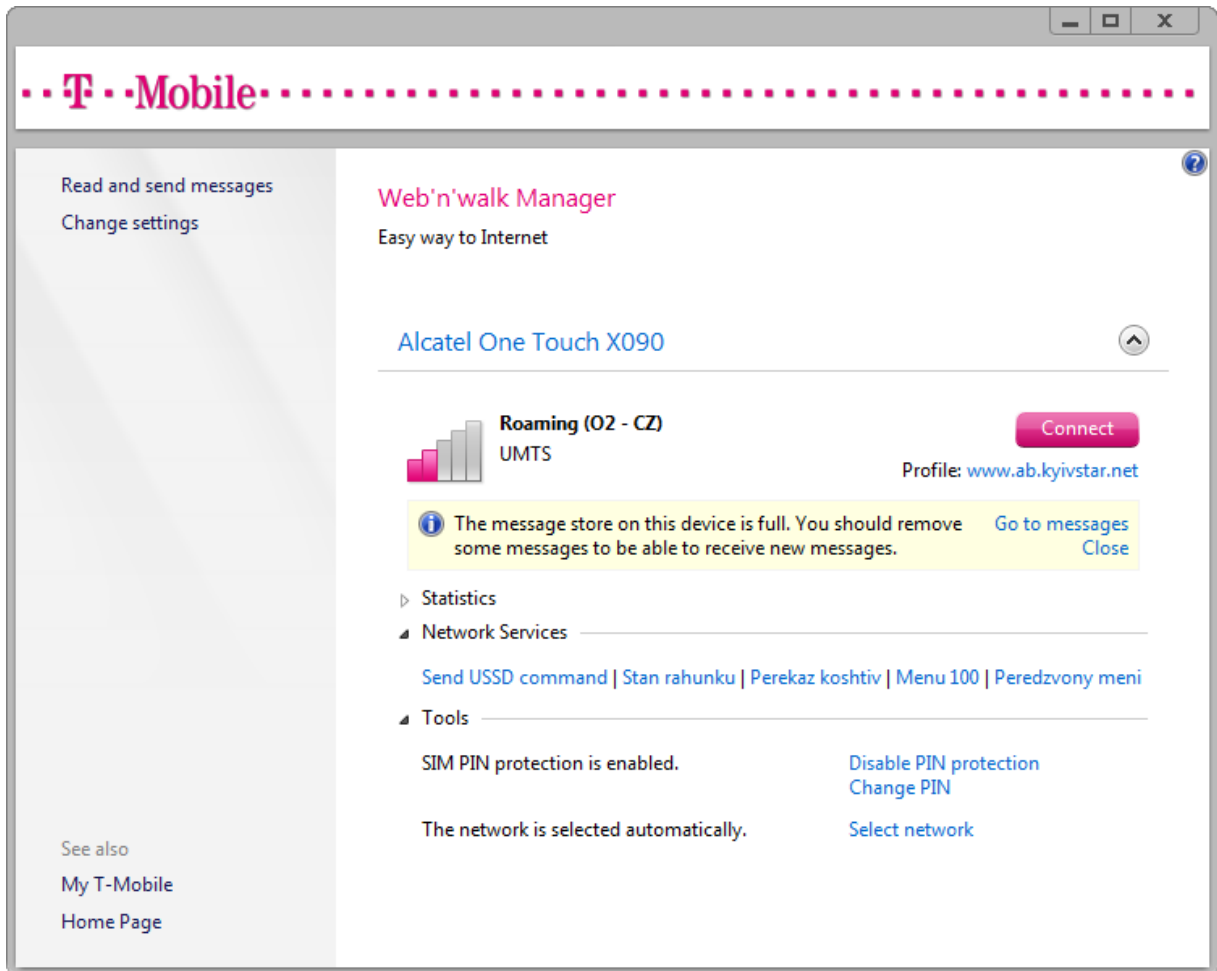

Example of customized user interface (T-Mobile Web'n'Walk)